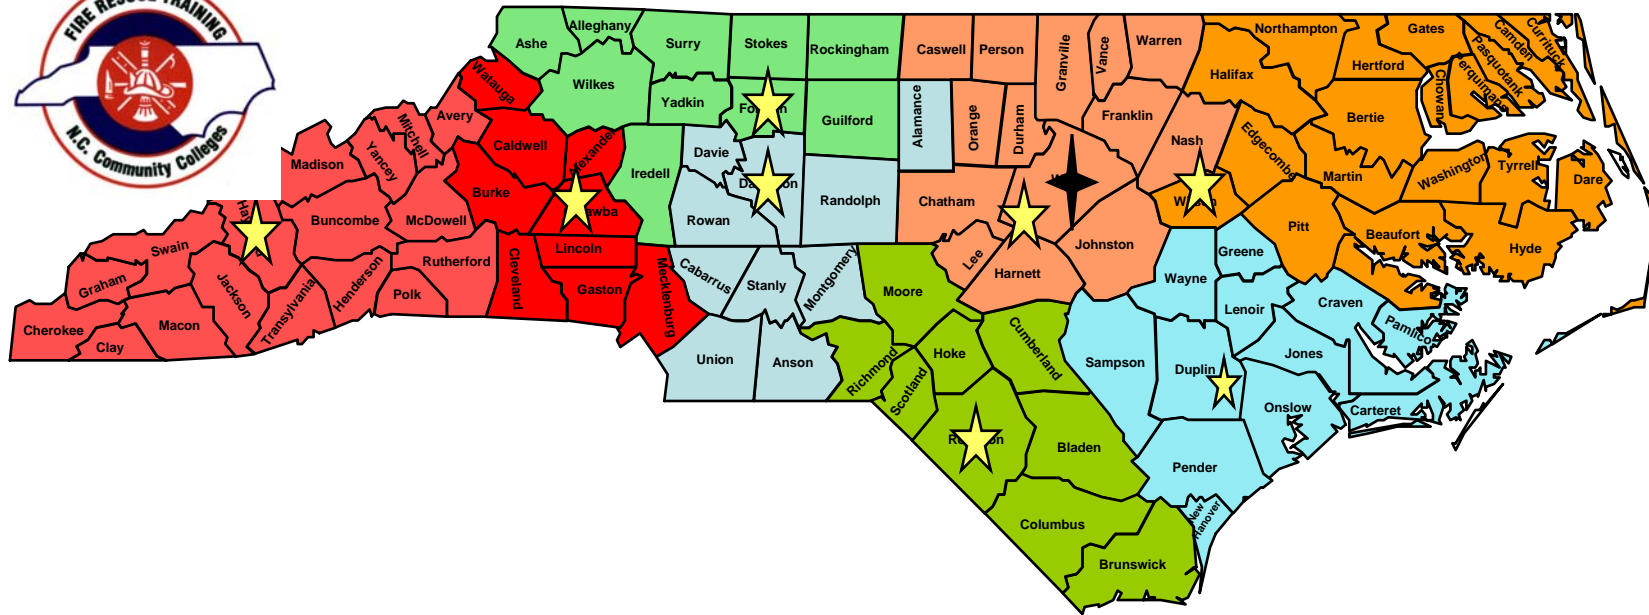

Workforce Continuing Education Regional Fire/Emergency Services Coordinators Area Map

 System Office Raleigh

 Host Community College

 Region 1-Western
Ben Lunsford, Haywood TCC

 Region 5-North Central
Todd Dettman, Wake TCC

 Region 2-Foothills
Winfield Abee, Catawba Valley CC

 Region 6-South Eastern
Johnny Baker, Robeson CC

 Region 3-Northern Piedmont
Emmett Page, Forsyth CC

 Region 7-Middle Eastern
Red McKemey, James Sprunt CC

 Region 4-Central Piedmont
Chip Osborne, Davidson CC

 Region 8-North Eastern
Phil Batts, Wilson CC