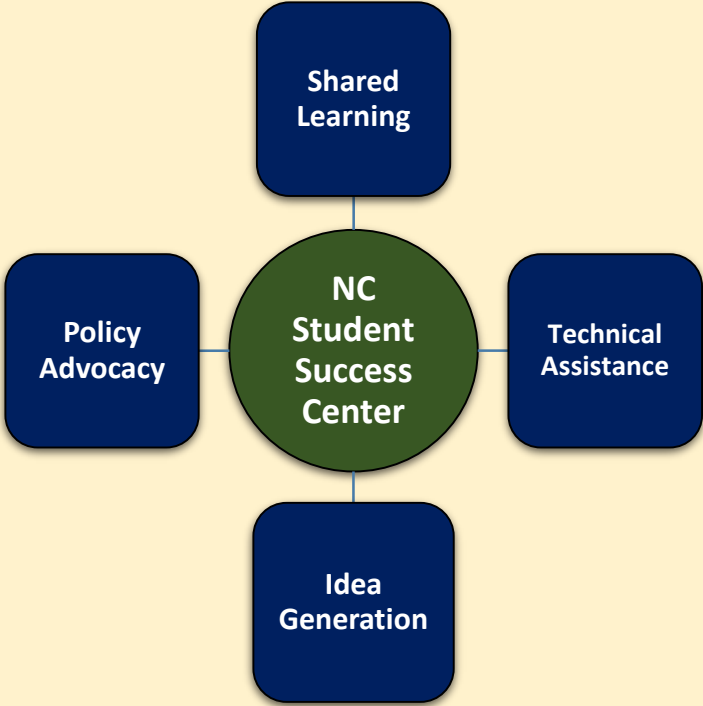

The new NC Student Success Center serves as a resource hub for shared learning, technical assistance, idea generation, and policy advocacy for all 58 colleges to advance, scale, and sustain state-wide student success and completion efforts.

Funded entirely by grants from the Kresge Foundation, the Bill & Melinda Gates Foundation, and the John M. Belk Endowment, the NC Student Success Center joins a 13-state network, coordinated by Jobs for the Future, to focus on the national community college completion agenda.